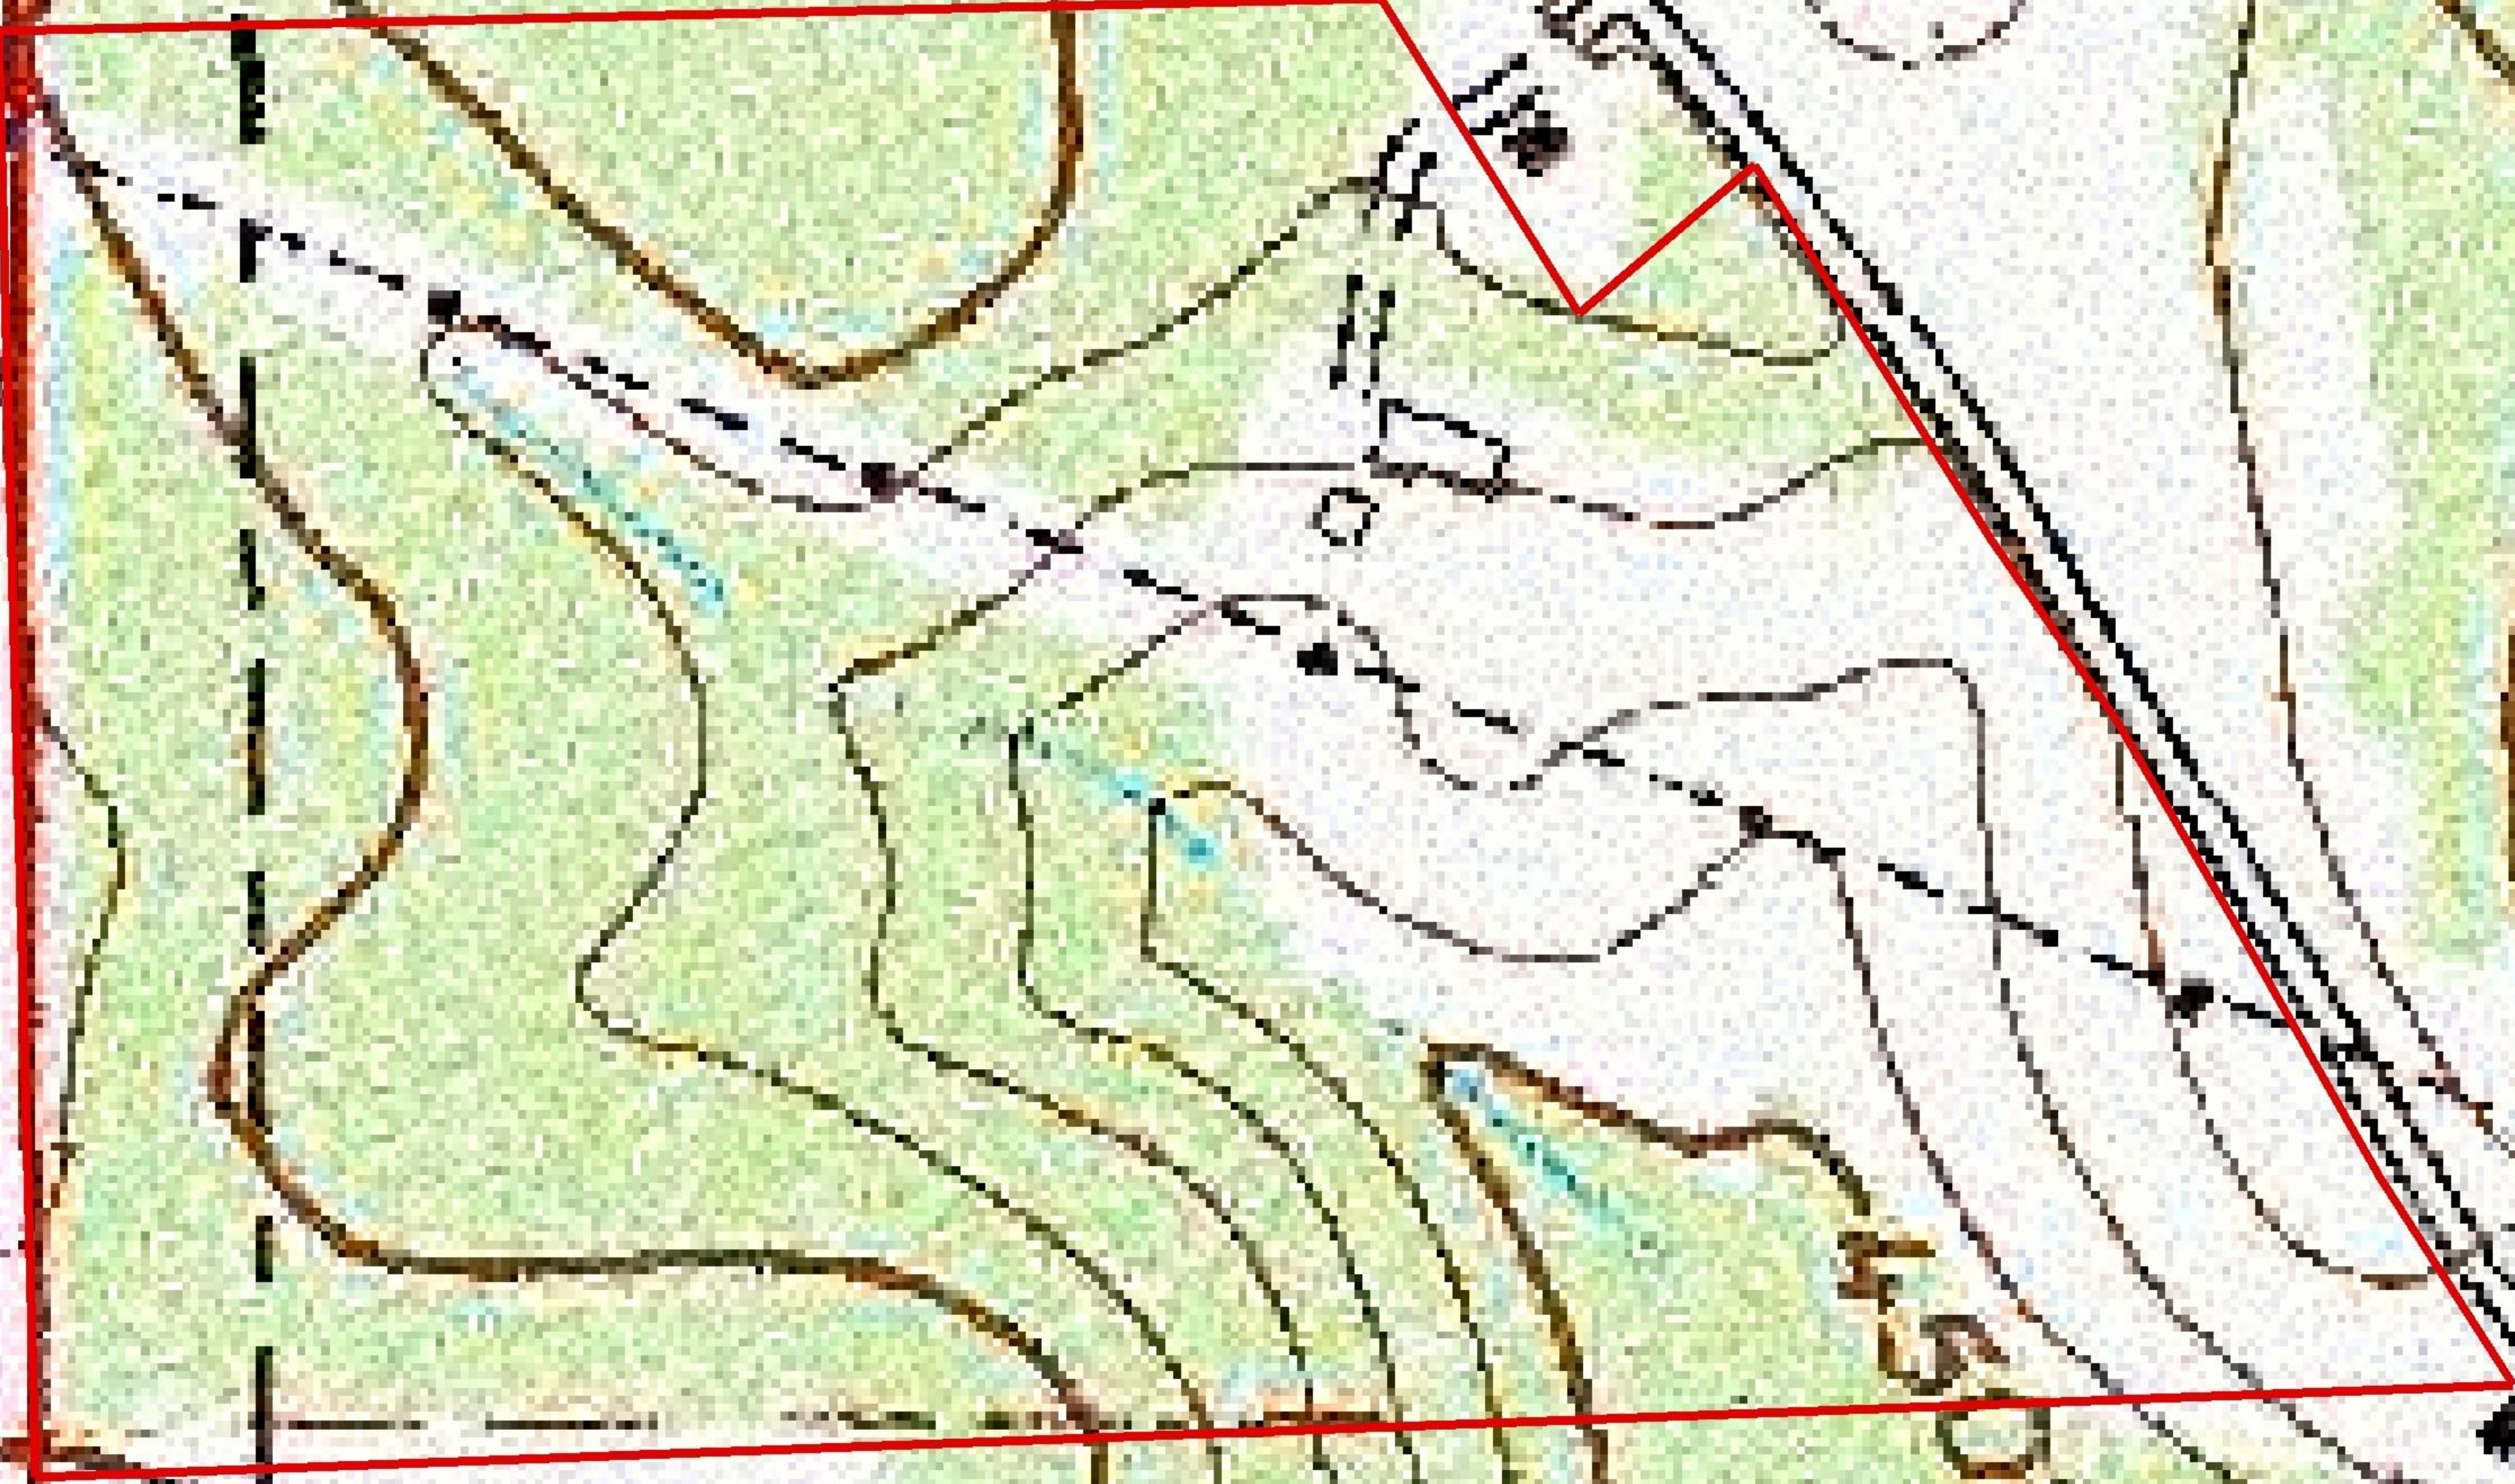

**Easterling Tract
Barbour County, Alabama
63.45 Acres**

1 inch = 330 feet